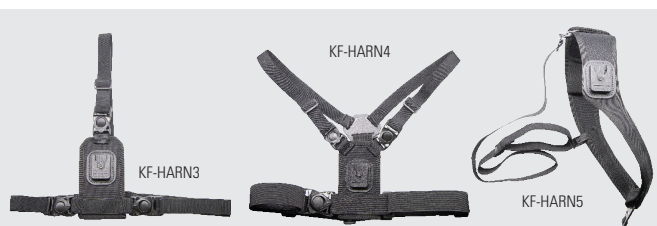

RFID-Card (x10)

VB-400-ID-CUS-ART

Custom VB-400 Front-button Sticker (Design)

VB-400-ID-CUS-250, VB-400-ID-CUS-1000, VB-400-ID-CUS-5000

Custom VB-400 Front-button Sticker (Print)

Can be ordered in the following amounts: 250, 1000, 5000