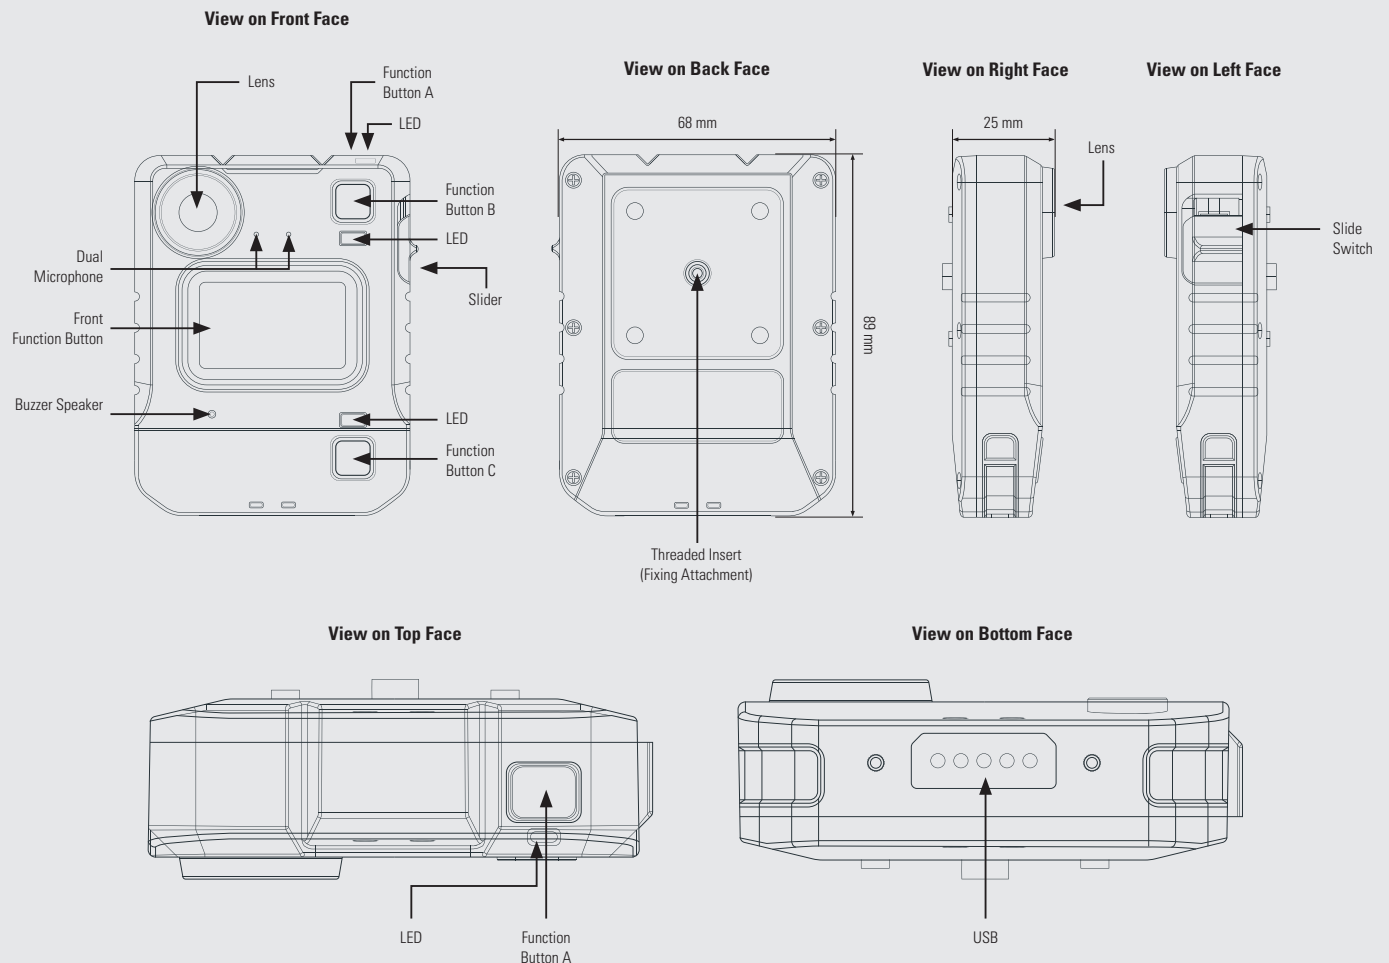

VIDEO AND RECORDING

Video Recording Format	H.264 format with H.265 in future release.
Resolution	1920x1080p, 1280x720p and 640x360p
Frame Rate	25 or 30 frames per second.
Recording Storage Capacity	64GB

APPROVALS AND ENVIRONMENTAL

Ingress Protection	IP67
Environmental Temperature	Operating: -20°C to +50°C
Operational Rating	Charging: 0°C to +25°C
Drop Tested	Tested to MIL STD 810G.

WI-FI FEATURES

Wi-Fi Specifications	802.11 a/b/g/n (2.4GHz & 5GHz)
Wi-Fi Security	WPA2-PSK
Wi-Fi Streaming	640x360 12.5fps 640x360 15fps

SECURITY

Network Data Security on USB Storage Media	VideoBadge does not appear as a USB storage device, and cannot receive files whilst connected to a Wi-Fi network.
Digital Evidence Integrity Chain	Full audit trail with generated check-sums and watermarked evidential outputs.
Audit Trail	Usage, operations and recording details all audit-logged and indexed.
Video Downloading Protected by Encryption	AES 256, encrypted keys specific to base station.
Recordings View, Copy and Deletion Ability	The VideoBadge wearer cannot access, view or delete any recordings directly from the device, or VideoManager without appropriate authorisation.
Storage Media Access	Sealed unit with no user access to storage media.